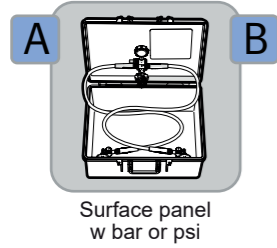

Divator Pro Configurator Surface Supply DP1

Surface unit, 75 bar			DP1 Hose			Communication cable			Depth marking / sleeve		
Art. No.	Name		Art. No.	Name		Type	Name		Type	Name	
DP1-PRO-S-	A	Surface panel, bar	DP1-PRO-H-	A	DP1 Pro Hose 10 meters	A	Communication cable without any connectors		A	Depth marking	
DP1-PRO-S-	B	Surface panel, psi	DP1-PRO-H-	B	DP1 Pro Hose 20 meters	B	Communication cable with Ibsophone connectors		B	Yellow sleeve	
	o	None	DP1-PRO-H-	C	DP1 Pro Hose 30 meters	C	Communication cable with OTS Hi -use / banana plugs		C	Yellow sleeve and depth marking	
			DP1-PRO-H-	D	DP1 Pro Hose 40 meters	D	Communication cable with OTS Hi -use / AMP 4		o	None	
			DP1-PRO-H-	E	DP1 Pro Hose 50 meters	o	None				
			DP1-PRO-H-	F	DP1 Pro Hose 60 meters						
			DP1-PRO-H-	G	DP1 Pro Hose 70 meters						
			DP1-PRO-H-	H	DP1 Pro Hose 80 meters						
			DP1-PRO-H-	I	DP1 Pro Hose 90 meters						
			DP1-PRO-H-	J	DP1 Pro Hose 100 meters						
			DP1-PRO-H-	K	DP1 Pro Hose 110 meters						
			DP1-PRO-H-	L	DP1 Pro Hose 120 meters						

Note! This DP1 system can only be used with the Divator Pro system.

Example: **DP1-PRO- A F B A B o**

- Surface panel bar
- DP1 Hose 60 meter
- Communication cable with Ibsophone connectors
- Depth marking
- Winding frame in Pelicase
- No option