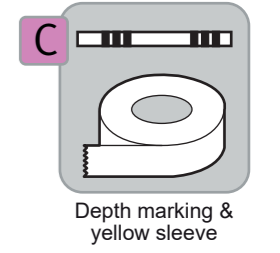

Divator Pro Configurator Surface Supply DP1

Surface unit, 75 bar			DP1 Hose			Communication cable			Depth marking / sleeve		
Art. No.	Name		Art. No.	Name		Type	Name		Type	Name	
DP1-PRO-S-	A	Surface panel, bar	DP1-PRO-H-	A	DP1 Pro Hose 10 meters	A	Communication cable without any connectors		A	Depth marking	
DP1-PRO-S-	B	Surface panel, psi	DP1-PRO-H-	B	DP1 Pro Hose 20 meters	B	Communication cable with Ibsophone connectors		B	Yellow sleeve	
	o	None	DP1-PRO-H-	C	DP1 Pro Hose 30 meters	C	Communication cable with OTS Hi -use / banana plugs		C	Yellow sleeve and depth marking	
			DP1-PRO-H-	D	DP1 Pro Hose 40 meters	D	Communication cable with OTS Hi -use / AMP 4		o	None	
			DP1-PRO-H-	E	DP1 Pro Hose 50 meters	o	None				
			DP1-PRO-H-	F	DP1 Pro Hose 60 meters						
			DP1-PRO-H-	G	DP1 Pro Hose 70 meters						
			DP1-PRO-H-	H	DP1 Pro Hose 80 meters						
			DP1-PRO-H-	I	DP1 Pro Hose 90 meters						
			DP1-PRO-H-	J	DP1 Pro Hose 100 meters						
			DP1-PRO-H-	K	DP1 Pro Hose 110 meters						
			DP1-PRO-H-	L	DP1 Pro Hose 120 meters						

Note! This DP1 system can only be used with the Divator Pro system.

Example: **DP1-PRO- A F B A B o**

- Surface panel bar
- DP1 Hose 60 meter
- Communication cable with Ibsophone connectors
- Depth marking
- Winding frame in Pelicase
- No option