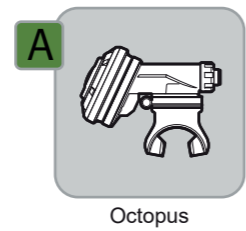

Divator Pro Configurator Surface Supply DP1

Surface unit, 75 bar			DP1 Hose			Communication cable			Depth marking / sleeve		
Art. No.	Name		Art. No.	Name		Type	Name		Type	Name	
DP1-PRO-S-	A	Surface panel, bar	DP1-PRO-H-	A	DP1 Pro Hose 10 meters	A	Communication cable without any connectors		A	Depth marking	
DP1-PRO-S-	B	Surface panel, psi	DP1-PRO-H-	B	DP1 Pro Hose 20 meters	B	Communication cable with Ibsophone connectors		B	Yellow sleeve	
	o	None	DP1-PRO-H-	C	DP1 Pro Hose 30 meters	C	Communication cable with OTS Hi -use / banana plugs		C	Yellow sleeve and depth marking	
			DP1-PRO-H-	D	DP1 Pro Hose 40 meters	D	Communication cable with OTS Hi -use / AMP 4		o	None	
			DP1-PRO-H-	E	DP1 Pro Hose 50 meters	o	None				
			DP1-PRO-H-	F	DP1 Pro Hose 60 meters						
			DP1-PRO-H-	G	DP1 Pro Hose 70 meters						
			DP1-PRO-H-	H	DP1 Pro Hose 80 meters						
			DP1-PRO-H-	I	DP1 Pro Hose 90 meters						
			DP1-PRO-H-	J	DP1 Pro Hose 100 meters						
			DP1-PRO-H-	K	DP1 Pro Hose 110 meters						
			DP1-PRO-H-	L	DP1 Pro Hose 120 meters						

Winding frame / bag		
Art. No.	Name	
DP1-BAG-	A	Winding frame
DP1-BAG-	B	Winding frame in Pelicase
DP1-BAG-	C	Pelicase
DP1-BAG-	D	Soft bag
	o	No frame, bag or Pelicase

Option		
Art. No.	Name	
OCT-ACC-	A	Octopus connected to P+ reg.
	o	No accessories

Note! This DP1 system can only be used with the Divator Pro system.

Example: **DP1-PRO- A F B A B o**

- Surface panel bar
- DP1 Hose 60 meter
- Communication cable with Ibsophone connectors
- Depth marking
- Winding frame in Pelicase
- No option