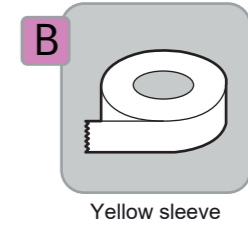

Divator Pro Configurator Surface Supply DP1

Surface unit, 75 bar			DP1 Hose			Communication cable			Depth marking / sleeve		
Art. No.	Name		Art. No.	Name		Type	Name		Type	Name	
DP1-PRO-S-	A	Surface panel, bar	DP1-PRO-H-	A	DP1 Pro Hose 10 meters	A	Communication cable without any connectors		A	Depth marking	
DP1-PRO-S-	B	Surface panel, psi	DP1-PRO-H-	B	DP1 Pro Hose 20 meters	B	Communication cable with Ibsophone connectors		B	Yellow sleeve	
	o	None	DP1-PRO-H-	C	DP1 Pro Hose 30 meters	C	Communication cable with OTS Hi -use / banana plugs		C	Yellow sleeve and depth marking	
			DP1-PRO-H-	D	DP1 Pro Hose 40 meters	D	Communication cable with OTS Hi -use / AMP 4		o	None	
			DP1-PRO-H-	E	DP1 Pro Hose 50 meters	o	None				
			DP1-PRO-H-	F	DP1 Pro Hose 60 meters						
			DP1-PRO-H-	G	DP1 Pro Hose 70 meters						
			DP1-PRO-H-	H	DP1 Pro Hose 80 meters						
			DP1-PRO-H-	I	DP1 Pro Hose 90 meters						
			DP1-PRO-H-	J	DP1 Pro Hose 100 meters						
			DP1-PRO-H-	K	DP1 Pro Hose 110 meters						
			DP1-PRO-H-	L	DP1 Pro Hose 120 meters						