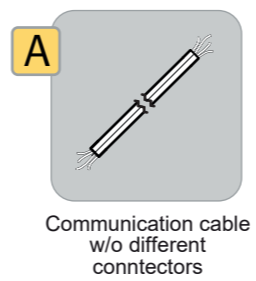

Divator Pro Configurator Surface Supply DP1

Surface unit, 75 bar			DP1 Hose			Communication cable			Depth marking / sleeve		
Art. No.	Name		Art. No.	Name		Type	Name		Type	Name	
DP1-PRO-S-	A	Surface panel, bar	DP1-PRO-H-	A	DP1 Pro Hose 10 meters	A	Communication cable without any connectors		A	Depth marking	
DP1-PRO-S-	B	Surface panel, psi	DP1-PRO-H-	B	DP1 Pro Hose 20 meters	B	Communication cable with Ibsophone connectors		B	Yellow sleeve	
	o	None	DP1-PRO-H-	C	DP1 Pro Hose 30 meters	C	Communication cable with OTS Hi -use / banana plugs		C	Yellow sleeve and depth marking	
			DP1-PRO-H-	D	DP1 Pro Hose 40 meters	D	Communication cable with OTS Hi -use / AMP 4		o	None	
			DP1-PRO-H-	E	DP1 Pro Hose 50 meters	o	None				
			DP1-PRO-H-	F	DP1 Pro Hose 60 meters						
			DP1-PRO-H-	G	DP1 Pro Hose 70 meters						
			DP1-PRO-H-	H	DP1 Pro Hose 80 meters						
			DP1-PRO-H-	I	DP1 Pro Hose 90 meters						
			DP1-PRO-H-	J	DP1 Pro Hose 100 meters						
			DP1-PRO-H-	K	DP1 Pro Hose 110 meters						
			DP1-PRO-H-	L	DP1 Pro Hose 120 meters						

Winding frame / bag		
Art. No.	Name	
DP1-BAG-	A	Winding frame
DP1-BAG-	B	Winding frame in Pelicase
DP1-BAG-	C	Pelicase
DP1-BAG-	D	Soft bag
	o	No frame, bag or Pelicase

Option		
Art. No.	Name	
OCT-ACC-	A	Octopus connected to P+ reg.
	o	No accessories

Note! This DP1 system can only be used with the Divator Pro system.

Example: **DP1-PRO- A F B A B o**

- Surface panel bar
- DP1 Hose 60 meter
- Communication cable with Ibsophone connectors
- Depth marking
- Winding frame in Pelicase
- No option