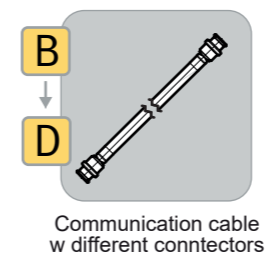

Divator Pro Configurator Surface Supply DP1

Surface unit, 75 bar			DP1 Hose			Communication cable			Depth marking / sleeve		
Art. No.	Name		Art. No.	Name		Type	Name		Type	Name	
DP1-PRO-S-	A	Surface panel, bar	DP1-PRO-H-	A	DP1 Pro Hose 10 meters	A	Communication cable without any connectors		A	Depth marking	
DP1-PRO-S-	B	Surface panel, psi	DP1-PRO-H-	B	DP1 Pro Hose 20 meters	B	Communication cable with Ibsophone connectors		B	Yellow sleeve	
	o	None	DP1-PRO-H-	C	DP1 Pro Hose 30 meters	C	Communication cable with OTS Hi -use / banana plugs		C	Yellow sleeve and depth marking	
			DP1-PRO-H-	D	DP1 Pro Hose 40 meters	D	Communication cable with OTS Hi -use / AMP 4		o	None	
			DP1-PRO-H-	E	DP1 Pro Hose 50 meters	o	None				
			DP1-PRO-H-	F	DP1 Pro Hose 60 meters						
			DP1-PRO-H-	G	DP1 Pro Hose 70 meters						
			DP1-PRO-H-	H	DP1 Pro Hose 80 meters						
			DP1-PRO-H-	I	DP1 Pro Hose 90 meters						
			DP1-PRO-H-	J	DP1 Pro Hose 100 meters						
			DP1-PRO-H-	K	DP1 Pro Hose 110 meters						
			DP1-PRO-H-	L	DP1 Pro Hose 120 meters						

Winding frame / bag		
Art. No.	Name	
DP1-BAG-	A	Winding frame
DP1-BAG-	B	Winding frame in Pelicase
DP1-BAG-	C	Pelicase
DP1-BAG-	D	Soft bag
	o	No frame, bag or Pelicase

Option		
Art. No.	Name	
OCT-ACC-	A	Octopus connected to P+ reg.
	o	No accessories

Note! This DP1 system can only be used with the Divator Pro system.

Example: **DP1-PRO- A F B A B o**

- Surface panel bar
- DP1 Hose 60 meter
- Communication cable with Ibsophone connectors
- Depth marking
- Winding frame in Pelicase
- No option