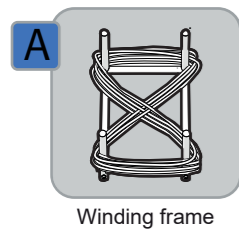

Divator Pro Configurator Surface Supply DP1

Surface unit, 75 bar			DP1 Hose			Communication cable			Depth marking / sleeve		
Art. No.	Name		Art. No.	Name		Type	Name		Type	Name	
DP1-PRO-S-	A	Surface panel, bar	DP1-PRO-H-	A	DP1 Pro Hose 10 meters	A	Communication cable without any connectors		A	Depth marking	
DP1-PRO-S-	B	Surface panel, psi	DP1-PRO-H-	B	DP1 Pro Hose 20 meters	B	Communication cable with Ibsophone connectors		B	Yellow sleeve	
	o	None	DP1-PRO-H-	C	DP1 Pro Hose 30 meters	C	Communication cable with OTS Hi -use / banana plugs		C	Yellow sleeve and depth marking	
			DP1-PRO-H-	D	DP1 Pro Hose 40 meters	D	Communication cable with OTS Hi -use / AMP 4		o	None	
			DP1-PRO-H-	E	DP1 Pro Hose 50 meters	o	None				
			DP1-PRO-H-	F	DP1 Pro Hose 60 meters						
			DP1-PRO-H-	G	DP1 Pro Hose 70 meters						
			DP1-PRO-H-	H	DP1 Pro Hose 80 meters						
			DP1-PRO-H-	I	DP1 Pro Hose 90 meters						
			DP1-PRO-H-	J	DP1 Pro Hose 100 meters						
			DP1-PRO-H-	K	DP1 Pro Hose 110 meters						
			DP1-PRO-H-	L	DP1 Pro Hose 120 meters						

Winding frame / bag		
Art. No.	Name	
DP1-BAG-	A	Winding frame
DP1-BAG-	B	Winding frame in Pelicase
DP1-BAG-	C	Pelicase
DP1-BAG-	D	Soft bag
	o	No frame, bag or Pelicase

Option		
Art. No.	Name	
OCT-ACC-	A	Octopus connected to P+ reg.
	o	No accessories