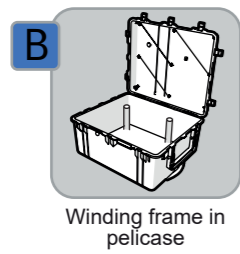

Divator Pro Configurator Surface Supply DP1

Surface unit, 75 bar			DP1 Hose			Communication cable			Depth marking / sleeve		
Art. No.	Name		Art. No.	Name		Type	Name		Type	Name	
DP1-PRO-S-	A	Surface panel, bar	DP1-PRO-H-	A	DP1 Pro Hose 10 meters	A	Communication cable without any connectors		A	Depth marking	
DP1-PRO-S-	B	Surface panel, psi	DP1-PRO-H-	B	DP1 Pro Hose 20 meters	B	Communication cable with Ibsophone connectors		B	Yellow sleeve	
	o	None	DP1-PRO-H-	C	DP1 Pro Hose 30 meters	C	Communication cable with OTS Hi -use / banana plugs		C	Yellow sleeve and depth marking	
			DP1-PRO-H-	D	DP1 Pro Hose 40 meters	D	Communication cable with OTS Hi -use / AMP 4		o	None	
			DP1-PRO-H-	E	DP1 Pro Hose 50 meters	o	None				
			DP1-PRO-H-	F	DP1 Pro Hose 60 meters						
			DP1-PRO-H-	G	DP1 Pro Hose 70 meters						
			DP1-PRO-H-	H	DP1 Pro Hose 80 meters						
			DP1-PRO-H-	I	DP1 Pro Hose 90 meters						
			DP1-PRO-H-	J	DP1 Pro Hose 100 meters						
			DP1-PRO-H-	K	DP1 Pro Hose 110 meters						
			DP1-PRO-H-	L	DP1 Pro Hose 120 meters						

Winding frame / bag		
Art. No.	Name	
DP1-BAG-	A	Winding frame
DP1-BAG-	B	Winding frame in Pelicase
DP1-BAG-	C	Pelicase
DP1-BAG-	D	Soft bag
	o	No frame, bag or Pelicase

Option		
Art. No.	Name	
OCT-ACC-	A	Octopus connected to P+ reg.
	o	No accessories

Note! This DP1 system can only be used with the Divator Pro system.

Example: **DP1-PRO- A F B A B o**

- Surface panel bar
- DP1 Hose 60 meter
- Communication cable with Ibsophone connectors
- Depth marking
- Winding frame in Pelicase
- No option