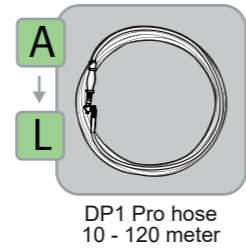

Divator Pro Configurator Surface Supply DP1

Surface unit, 75 bar			DP1 Hose			Communication cable			Depth marking / sleeve		
Art. No.	Name		Art. No.	Name		Type	Name		Type	Name	
DP1-PRO-S-	A	Surface panel, bar	DP1-PRO-H-	A	DP1 Pro Hose 10 meters	A	Communication cable without any connectors		A	Depth marking	
DP1-PRO-S-	B	Surface panel, psi	DP1-PRO-H-	B	DP1 Pro Hose 20 meters	B	Communication cable with Ibsophone connectors		B	Yellow sleeve	
	o	None	DP1-PRO-H-	C	DP1 Pro Hose 30 meters	C	Communication cable with OTS Hi -use / banana plugs		C	Yellow sleeve and depth marking	
			DP1-PRO-H-	D	DP1 Pro Hose 40 meters	D	Communication cable with OTS Hi -use / AMP 4		o	None	
			DP1-PRO-H-	E	DP1 Pro Hose 50 meters	o	None				
			DP1-PRO-H-	F	DP1 Pro Hose 60 meters						
			DP1-PRO-H-	G	DP1 Pro Hose 70 meters						
			DP1-PRO-H-	H	DP1 Pro Hose 80 meters						
			DP1-PRO-H-	I	DP1 Pro Hose 90 meters						
			DP1-PRO-H-	J	DP1 Pro Hose 100 meters						
			DP1-PRO-H-	K	DP1 Pro Hose 110 meters						
			DP1-PRO-H-	L	DP1 Pro Hose 120 meters						

Winding frame / bag		
Art. No.	Name	
DP1-BAG-	A	Winding frame
DP1-BAG-	B	Winding frame in Pelicase
DP1-BAG-	C	Pelicase
DP1-BAG-	D	Soft bag
	o	No frame, bag or Pelicase

Option		
Art. No.	Name	
OCT-ACC-	A	Octopus connected to P+ reg.
	o	No accessories

Note! This DP1 system can only be used with the Divator Pro system.

Example: **DP1-PRO- A F B A B o**

- Surface panel bar
- DP1 Hose 60 meter
- Communication cable with Ibsophone connectors
- Depth marking
- Winding frame in Pelicase
- No option